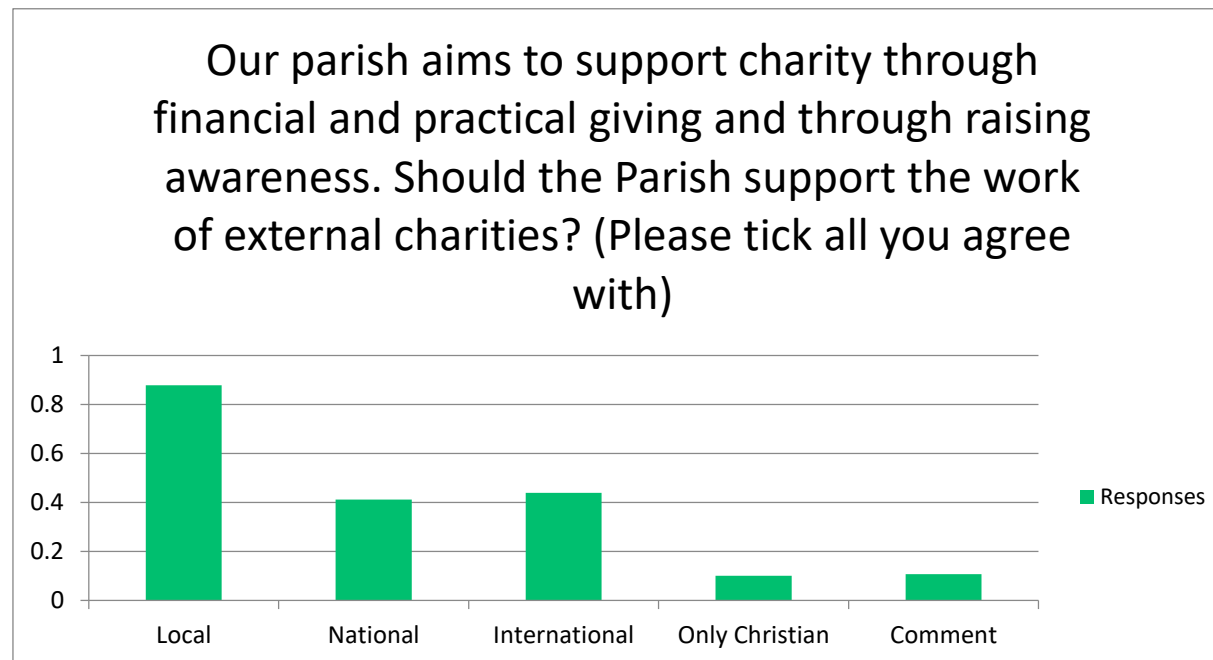

Parish survey 2018 - Q54

Our parish aims to support charity through financial and practical giving and through raising awareness. Should the Parish support the work of external charities? (Please tick all you agree with)

Answer Choices	Responses	
Local	87.84%	130
National	41.22%	61
International	43.92%	65
Only Christian	10.14%	15
Comment	10.81%	16
Answered	148	
Skipped	24